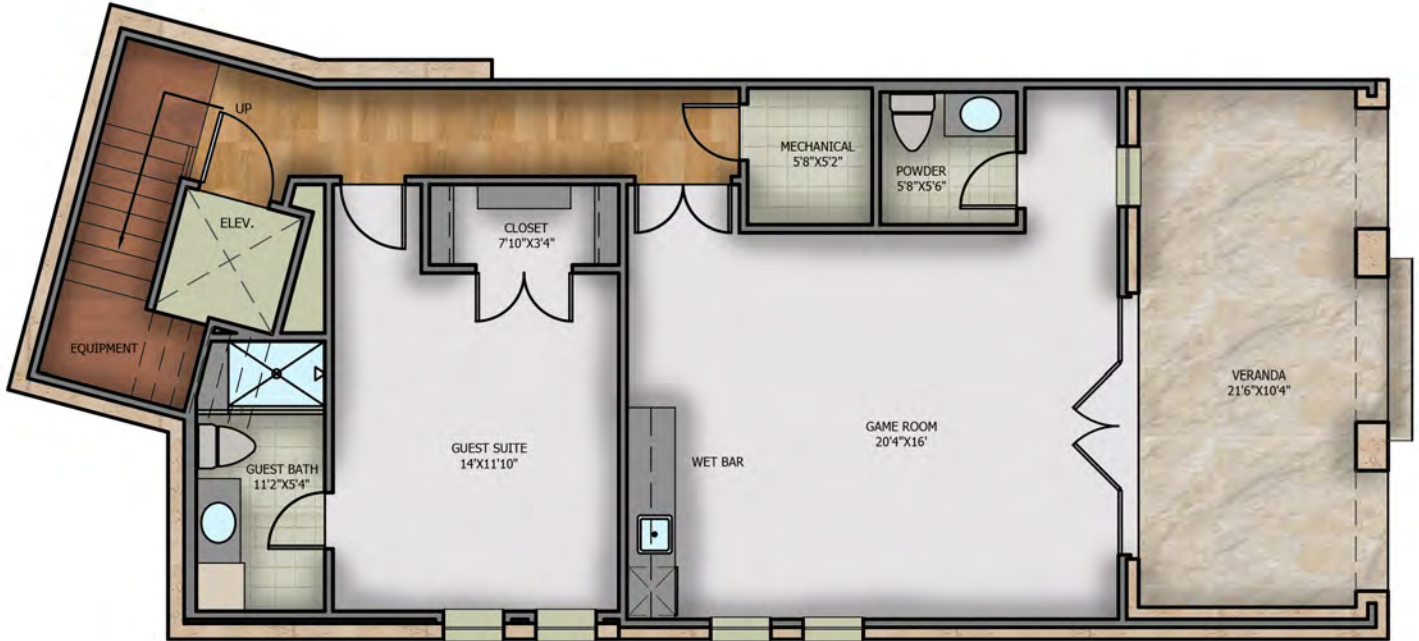

Plan E4 | 4 Bedroom | 4.1 Bath | 2 Car Garage | 4,409sq. ft.

ENTRADA E-4B

Plan E4 | 4 Bedroom | 4.1 Bath | 2 Car Garage | 4,409 sq. ft.

ENTRADA E -4C

PlanE4 | 4 Bedroom | 4.1 Bath | 2 Car Garage | 4,409sq. ft.

ENTRADA E -4A