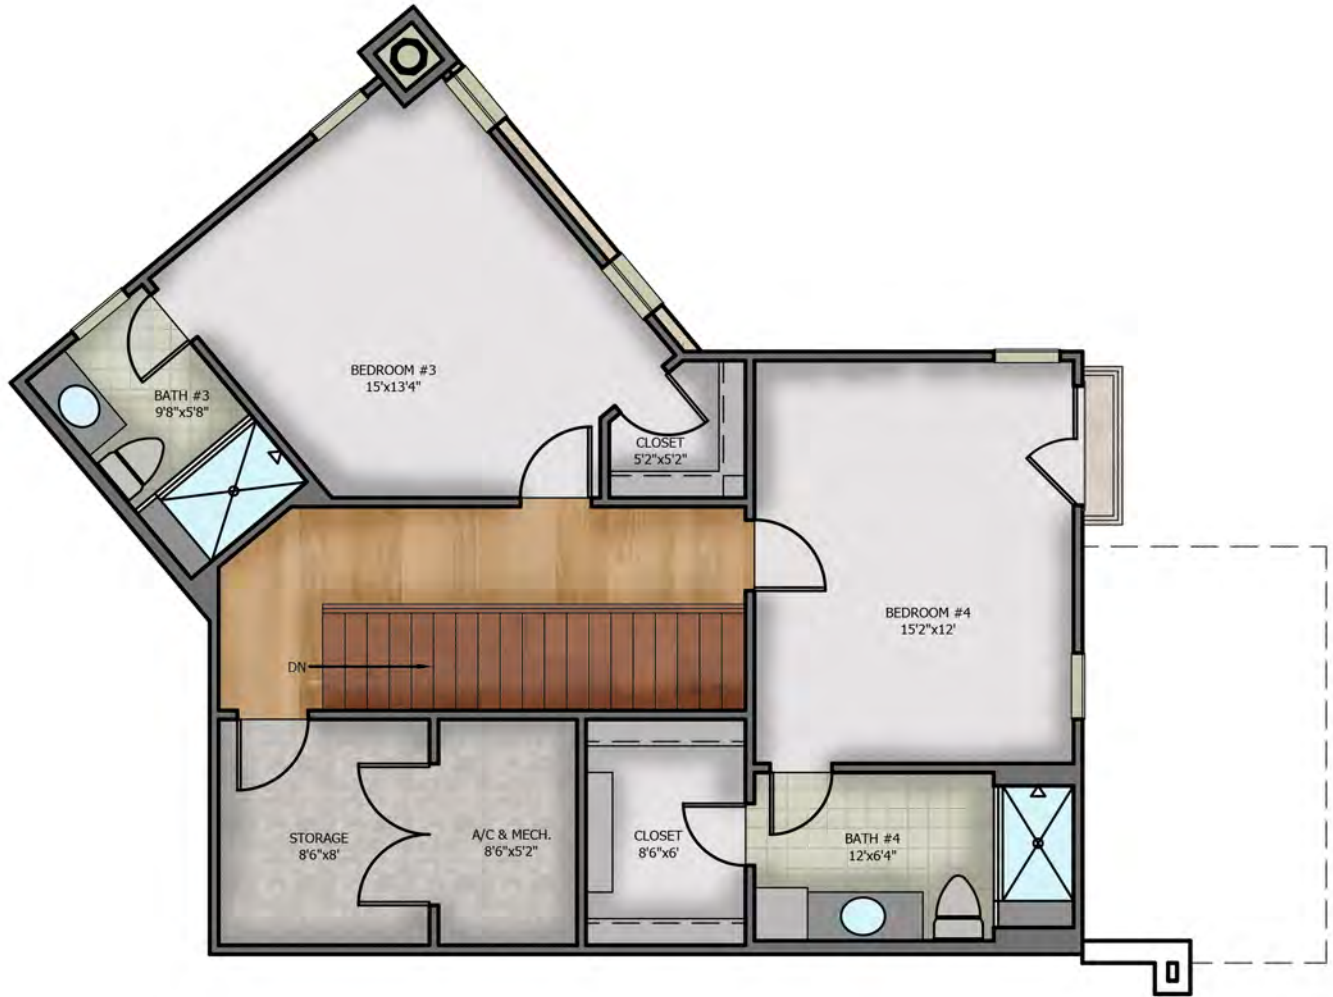

Crescent Estates Custom Homes

Plan E5 | 4 Bedroom | 4.1 Bath | 2 Car Garage | 3,863sq. ft.

ENTRADA E -5B

Crescent Estates Custom Homes

Plan E5 | 4 Bedroom | 4.1 Bath | 2 Car Garage | 3,863 sq. ft.

ENTRADA E -5C

Crescent Estates Custom Homes

Plan E5 | 4 Bedroom | 4.1 Bath | 2 Car Garage | 3,863sq. ft.

ENTRADA E -5A