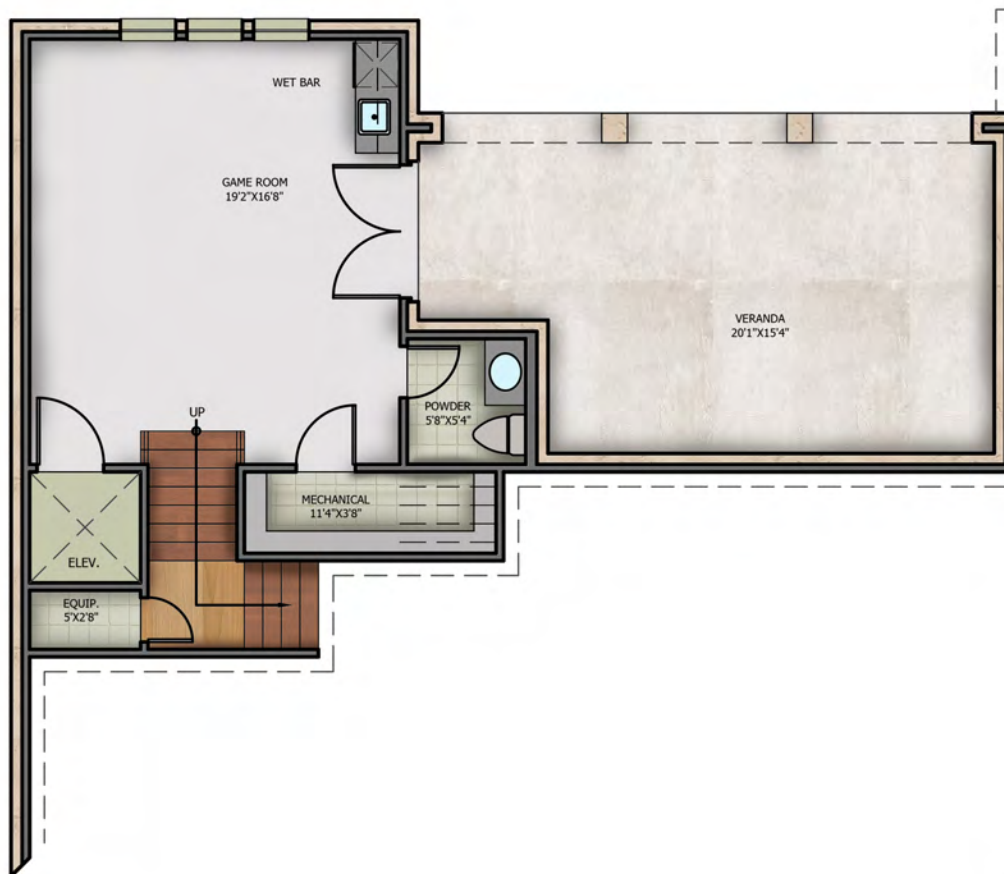

# Crescent Estates Custom Homes

Plan E8 | 3 Bedroom | 3.2 Bath | 2 Car Garage | 3,440sq. ft.

ENTRADA E-8B

Crescent Estates Custom Homes

Plan E8 | 3 Bedroom | 3.2 Bath | 2 Car Garage | 3,440 sq. ft.

ENTRADA E-8C

# Crescent Estates Custom Homes

Plan E8 | 3 Bedroom | 3.2 Bath | 2 Car Garage | 3,440sq. ft.

ENTRADA E -8A