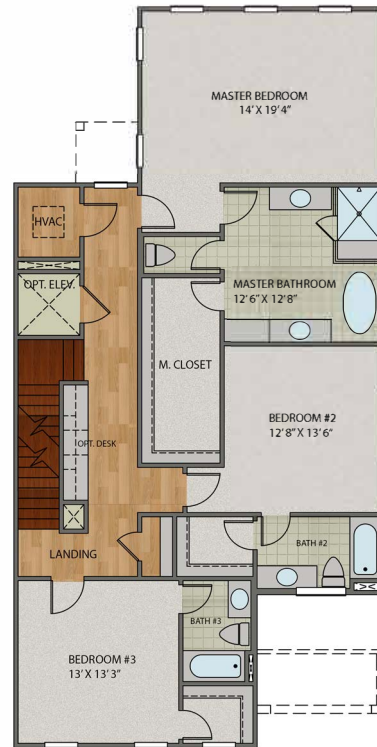

Skyline Terrace Villas

3 Bedrooms | 3 Full Bath | 2 Half Bath | 3,552 sq. ft.

FIRST FLOOR

SECOND FLOOR

THIRD FLOOR